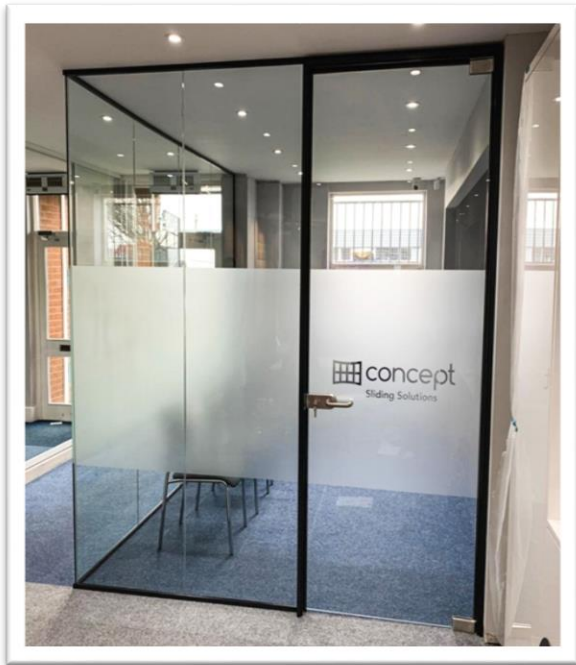

FLUSH DOOR with GLASS

GYPSUM + MODULAR FALSE CEILING

STAGE

WOODEN WALL PANELING

PODIUM

ACCOUSTICAL WALL PANELING

FILE COMPACTOR

FROST FILM

GLASS PARTITION with DOOR

RECEPTION TABLE

SIDE TABLE & BACK RUNNER

WALL PANELING at RECEPTION TABLE

MID-BACK CHAIR

RECEPTION SOFA

TANDEM SEATING

CENTER TABLE

PINUP BOARD

ROLLER BLINDS

DECORATIVE FALSE CEILING

DISCUSSION TABLE

EXECUTIVE TABLE

LOW HEIGHT STORAGE

FULL HEIGHT STORAGE

MODULAR WORKSTATION